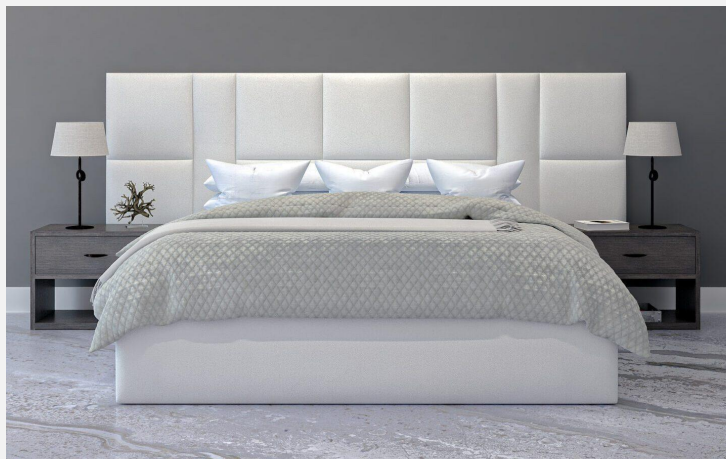

GRAMERCY WALL MOUNTED HEADBOARD | PREMIER RAILS

As Shown Product Description

Wall Mounted Headboard panel/s with 4-sided floating Premier Bed Frame.

Box Spring Required Construction. Wall Panels attached with z-clips above bed rails.

KING Dimensions:

Overall: 40”H / 84”D / 140”W
Headboard: 40”H / 140”W / 2”D
Bed Rails: 80”W / 82”D / 15.5”H

QUEEN Dimensions:

Overall: 40”H / 84”D / 120”W
Headboard: 40”H / 120”W / 2”D
Bed Rails: 64”W / 82”D / 15.5”H

Features:

Headboard: Raised Center Panel with Two Lower Side Panels

Top of Rails to floor: 15.5”H

Leg: concealed

Top of Support Slat to floor: 6”H

(Box Spring Sits 9.5” in frame.)

Fabric: Canvas White

COM/COL Requirements