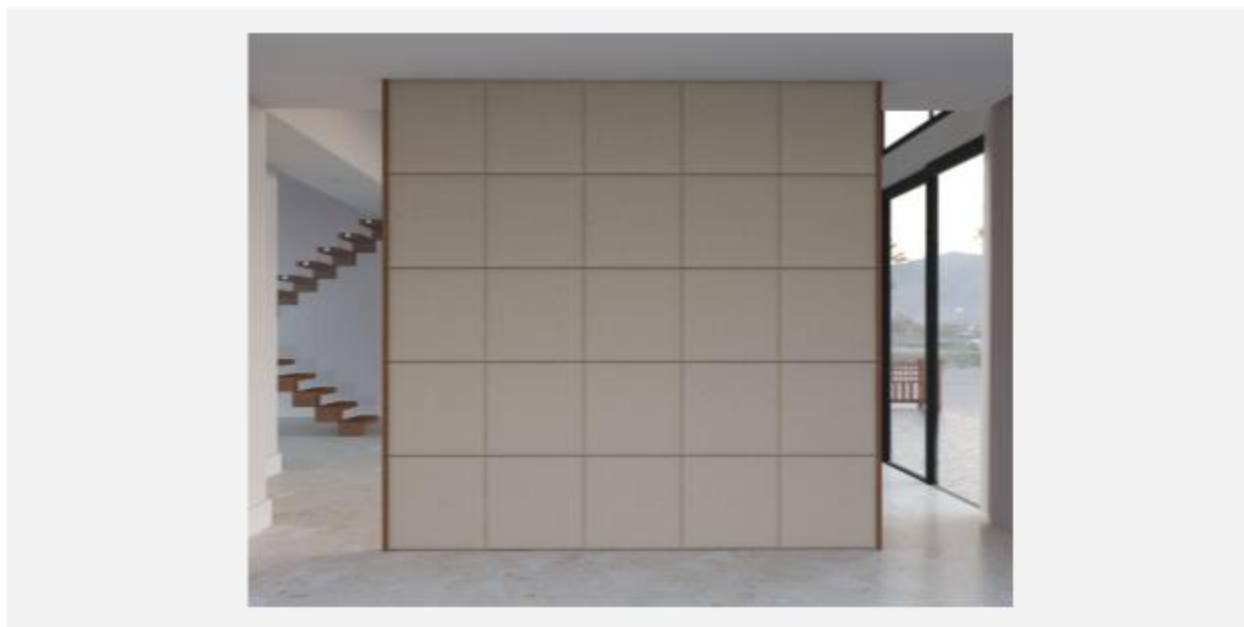

## QUADRO WALL MOUNTED PANEL

### As Shown Product Description

Fully Upholstered Wall Mounted Panel/s. Wall Panels attached with z-clips.

#### Dimensions:

Overall: 120"H / 120"W / 1.75"D