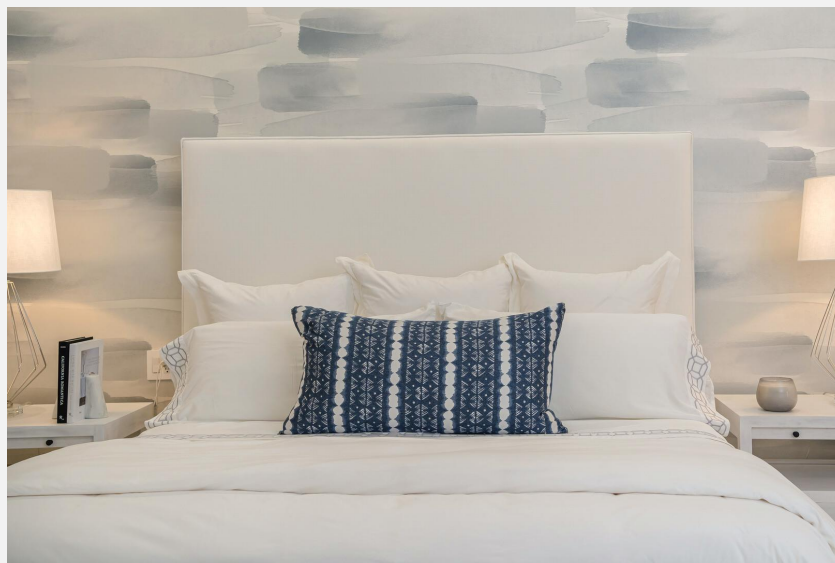

DELRAY WALL MOUNTED HEADBOARD | CLASSIC RAILS

As Shown Product Description

Freestanding Upholstered Bed with attached Classic bed rails. Box Spring Required Construction.

KING Dimensions:

Overall: 65"H / 86"D / 80"W
Headboard: 50"H / 80"W / 1.25"D
Bed Rails: 80"W / 82"L / 15.5"H

QUEEN Dimensions:

Overall: 65"H / 86"D / 64"W
Headboard: 50"H / 64"W / 1.25"D
Bed Rails: 64"W / 82"L / 15.5"H

FULL Dimensions:

Overall: 65"H / 81"D / 57"W
Headboard: 50"H / 57"W / 1.25"D
Bed Rails: 57"W / 77"L / 15.5"H

TWIN Dimensions:

Overall: 65"H / 81"D / 41"W
Headboard: 50"H / 41"W / 1.25"D
Bed Rails: 41"W / 77"L / 15.5"H

Features:

Headboard: Options of Welt, Band, or Flange Finish

Top of Rails to floor: 15.5"H

Top of Support Slat to floor: 6"H