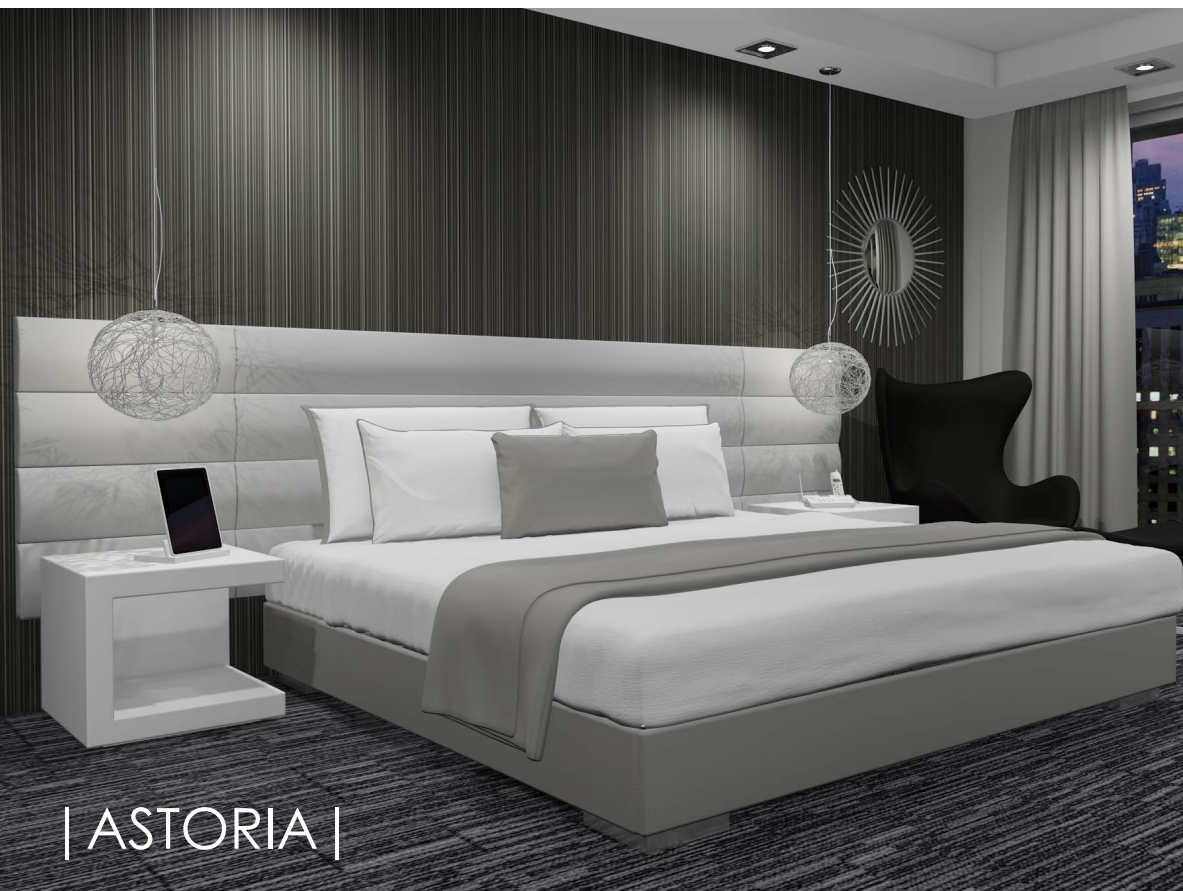

| ASTORIA |

Queen
40" High x 120" Wide
Eastern King
40" High x 137" Wide
Custom
Any Height & Any Width
Upholstered Construction
Wall Mounted

Any Blend Home Fabric or C.O.M.
Headboard & Platform Bed Sold Separately

Made with Pride by Craftsmen in the USA

| WWW.BLENDDHOMEFURNISHINGS.COM | 800.590.8978