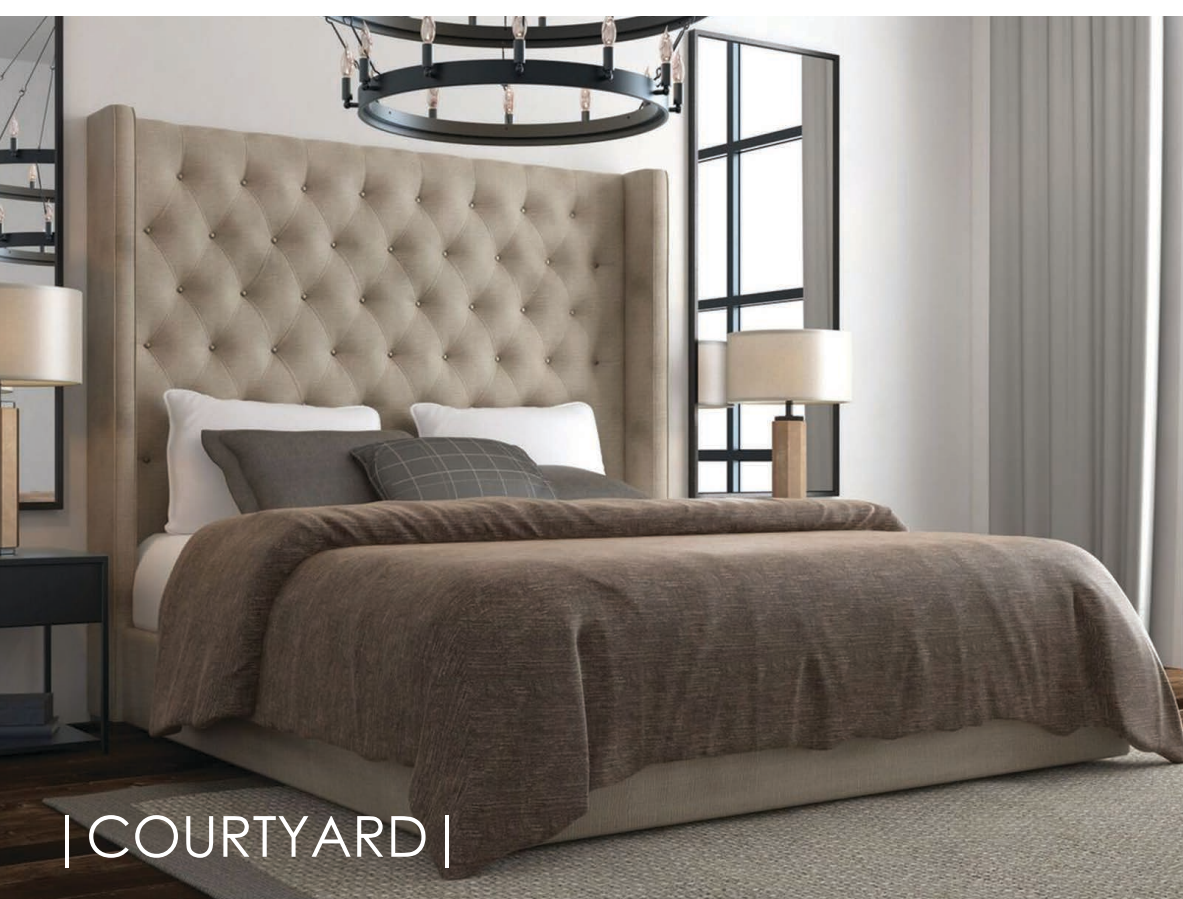

| WWW.BLENDDHOMEFURNISHINGS.COM | 800.590.8978

Queen  
75" High x 60" Wide

Eastern King  
75" High x 77" Wide

Custom  
Any Height & Any Width

Upholstered Constructions

- Wall Mounted
- Freestanding with Upholstered Rails
- Freestanding with Metal Bed Frame

| VINCENT |

Any Blend Home Fabric or C.O.M.  
Headboard & Platform Bed Sold Separately

Made with Pride by Craftsmen in the USA

| COSTA DEL MAR |

- Queen  
54" High x 64" Wide
- Eastern King  
54" High x 80" Wide
- Custom  
Any Height & Any Width
- Upholstered Constructions
  - Wall Mounted
  - Freestanding with Upholstered Rails
  - Freestanding with Metal Bed Frame

| COURTYARD |

- Queen  
60" High x 60" Wide
- Eastern King  
60" High x 79" Wide
- Custom  
Any Height & Any Width
- Upholstered Constructions
  - Wall Mounted
  - Freestanding with Upholstered Rails
  - Freestanding with Metal Bed Frame

Custom  
Any Height & Any Width

Upholstered Constructions

- Wall Mounted
- Freestanding with Upholstered Rails
- Freestanding with Metal Bed Frame

| MERINA |

Queen  
60" High x 60" Wide

Eastern King  
60" High x 79" Wide