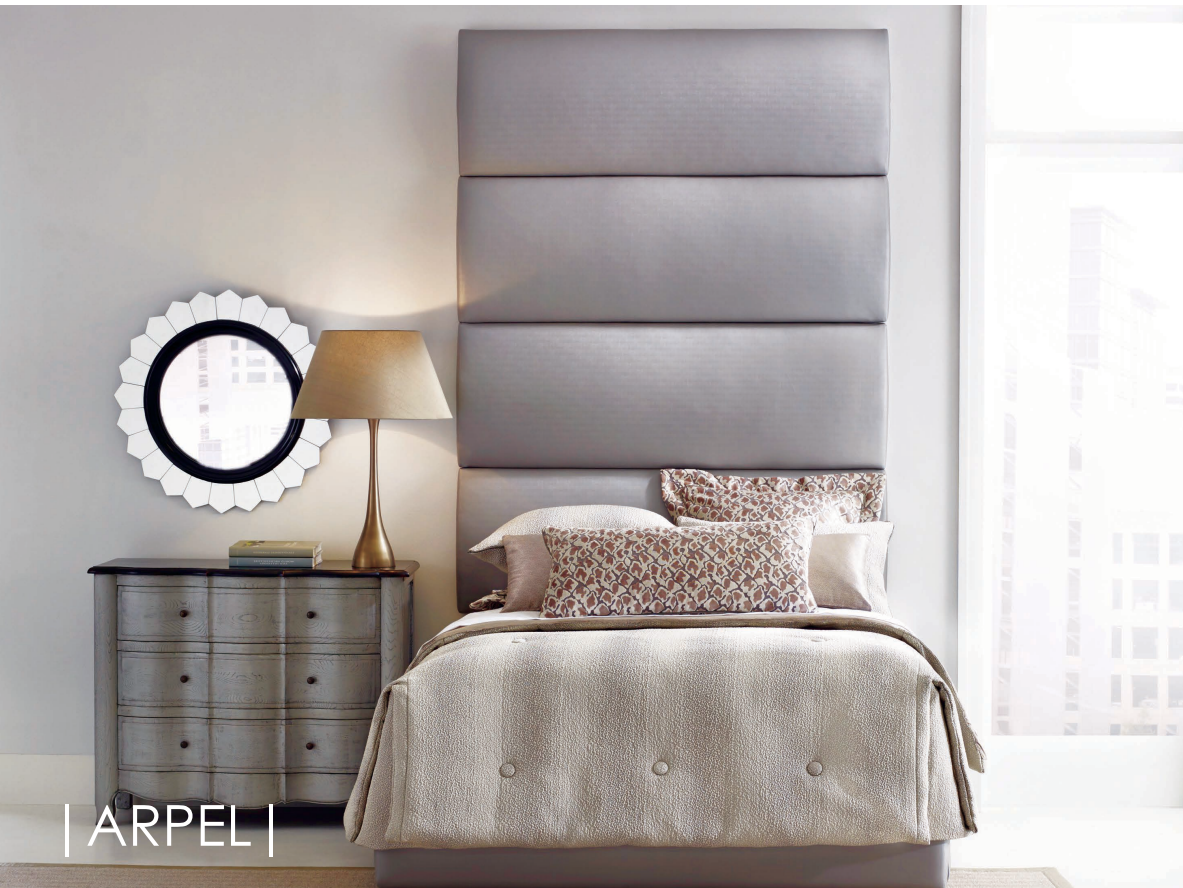

# BLEND HOME

FURNISHINGS

Queen  
60" High x 60" Wide

Eastern King  
60" High x 77" Wide

Custom  
Any Height & Any Width

Upholstered Construction  
Wall Mounted

| KALVIN |

Queen  
80" High x 60" Wide

Eastern King  
80" High x 77" Wide

Custom  
Any Height & Any Width

Upholstered Construction  
Wall Mounted

| KAMDEN |

Any Blend Home Fabric or C.O.M.  
Headboard & Platform Bed Sold Separately

Made with Pride by Craftsmen in the USA

| ARPEL |

Queen  
80" High x 60" Wide  
Eastern King  
80" High x 79" Wide  
Custom  
Any Height & Any Width  
Upholstered Construction  
Wall Mounted

Any Blend Home Fabric or C.O.M.  
Headboard & Platform Bed Sold Separately