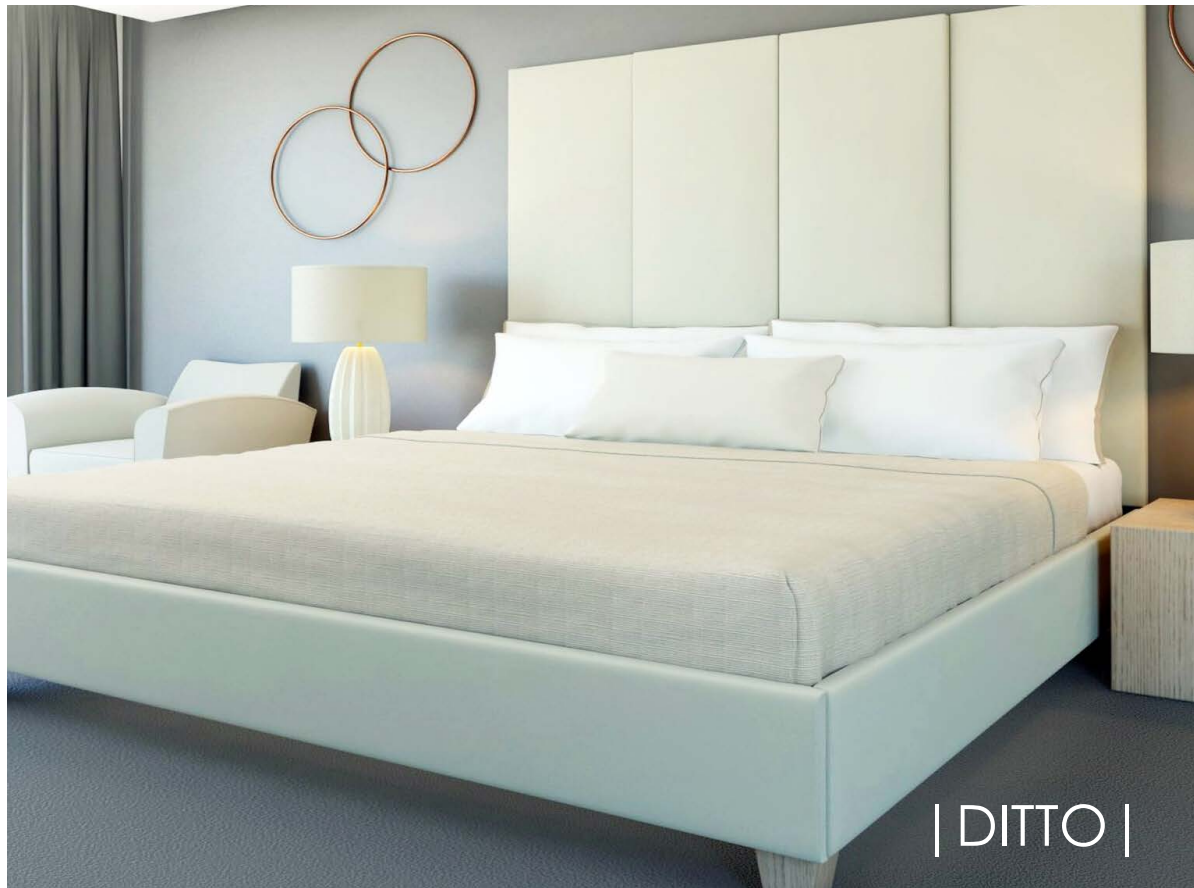

| HUNT |

Queen  
54" High x 60" Wide  
Eastern King  
54" High x 79" Wide  
Custom  
Any Height & Any Width  
Upholstered Construction  
Wall Mounted

Any Blend Home Fabric or C.O.M.  
Headboard & Platform Bed Sold Separately

Made with Pride by Craftsmen in the USA

| WWW.BLENDDHOMEFURNISHINGS.COM | 800.590.8978

Queen  
48" High x 60" Wide

Eastern King  
48" High x 79" Wide

Custom  
Any Height & Any Width

Upholstered Construction  
Wall Mounted

| VARIAN |

Queen  
60" High x 60" Wide

Eastern King  
60" High x 79" Wide

Custom  
Any Height & Any Width

Upholstered Construction  
Wall Mounted

| DITTO |

Any Blend Home Fabric or C.O.M.  
Headboard & Platform Bed Sold Separately

| BOSTON |

Queen  
80" High x 130" Wide  
Eastern King  
80" High x 147" Wide  
Custom  
Any Height & Any Width  
Upholstered Construction  
Wall Mounted

Any Blend Home Fabric or C.O.M.  
Headboard & Platform Bed Sold Separately