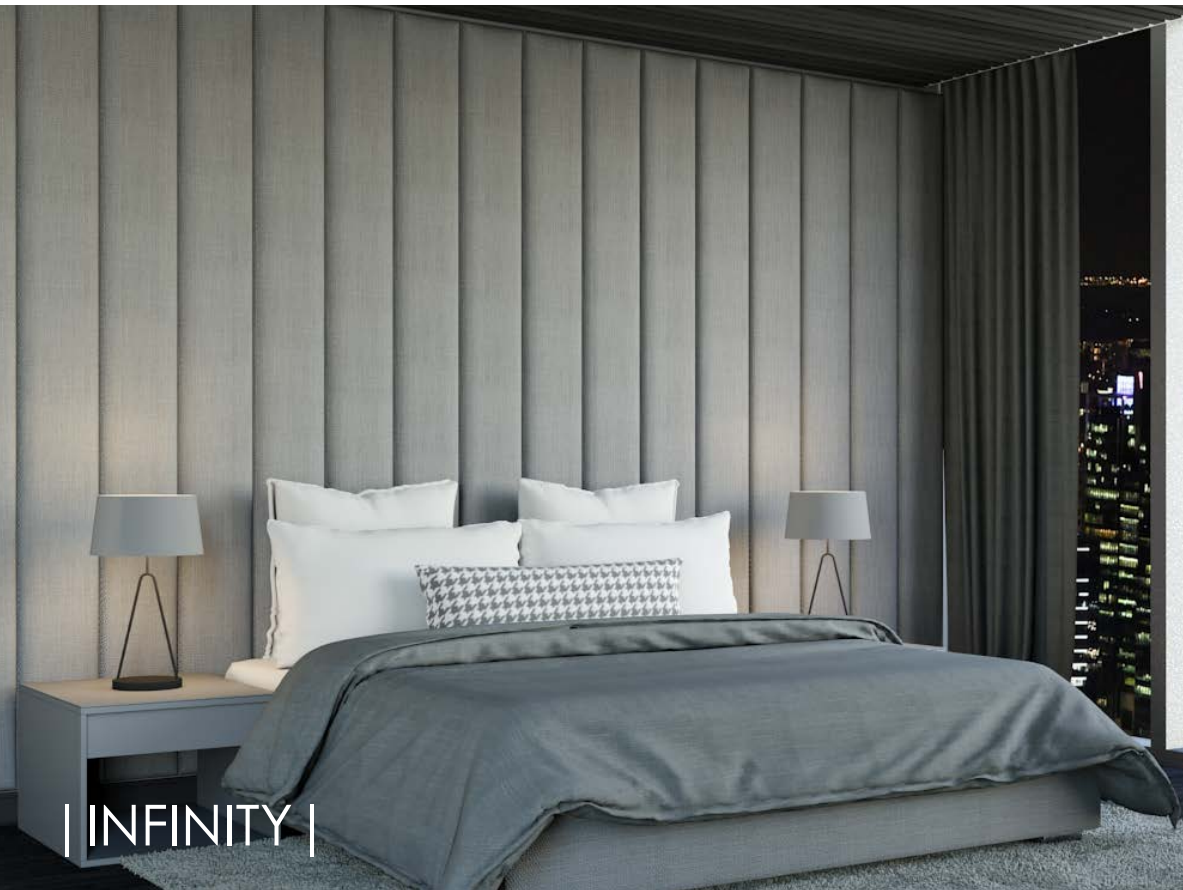

| INFINITY |

Queen
80" High x 130" Wide

Eastern King
80" High x 147" Wide

Custom
Any Height & Any Width

Upholstered Construction
Wall Mounted