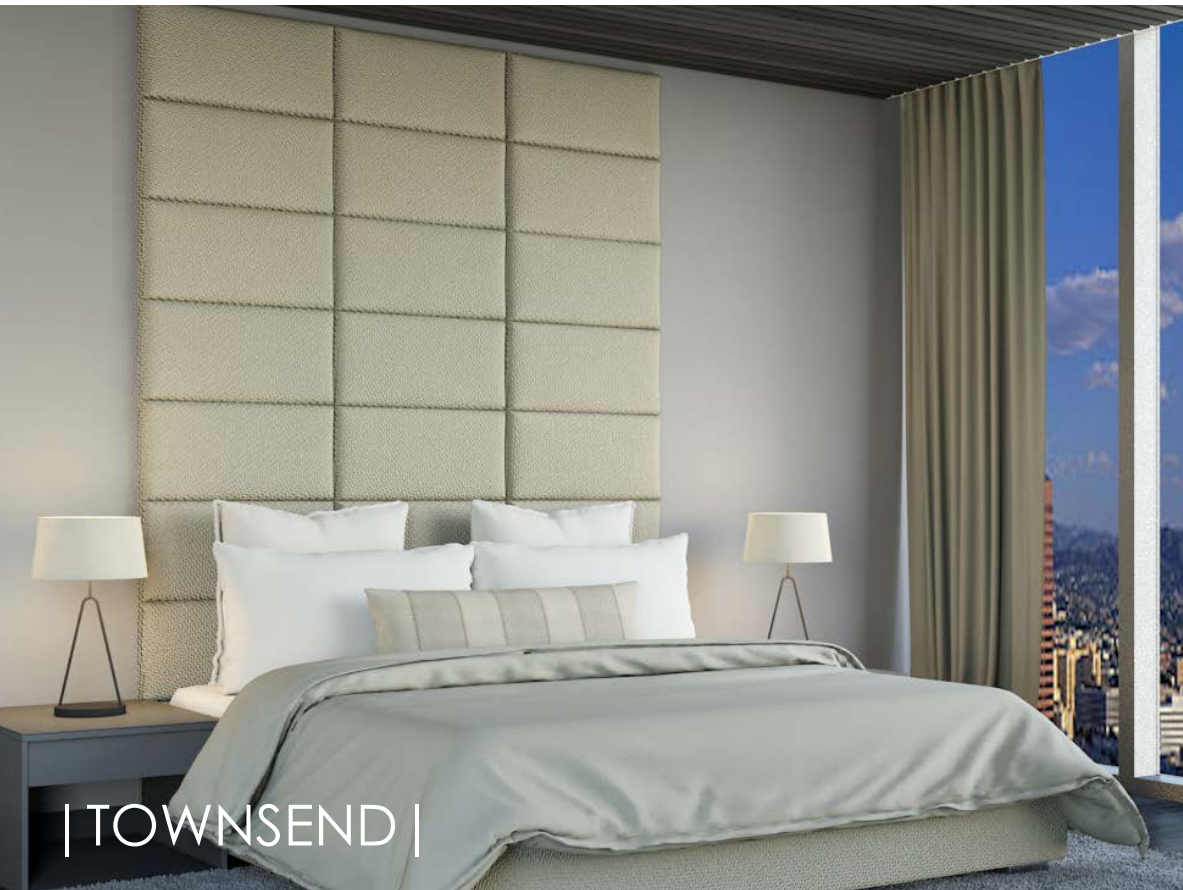

| TOWNSEND |

Queen
80" High x 60" Wide
Eastern King
80" High x 77" Wide
Custom
Any Height & Any Width
Upholstered Construction
Wall Mounted