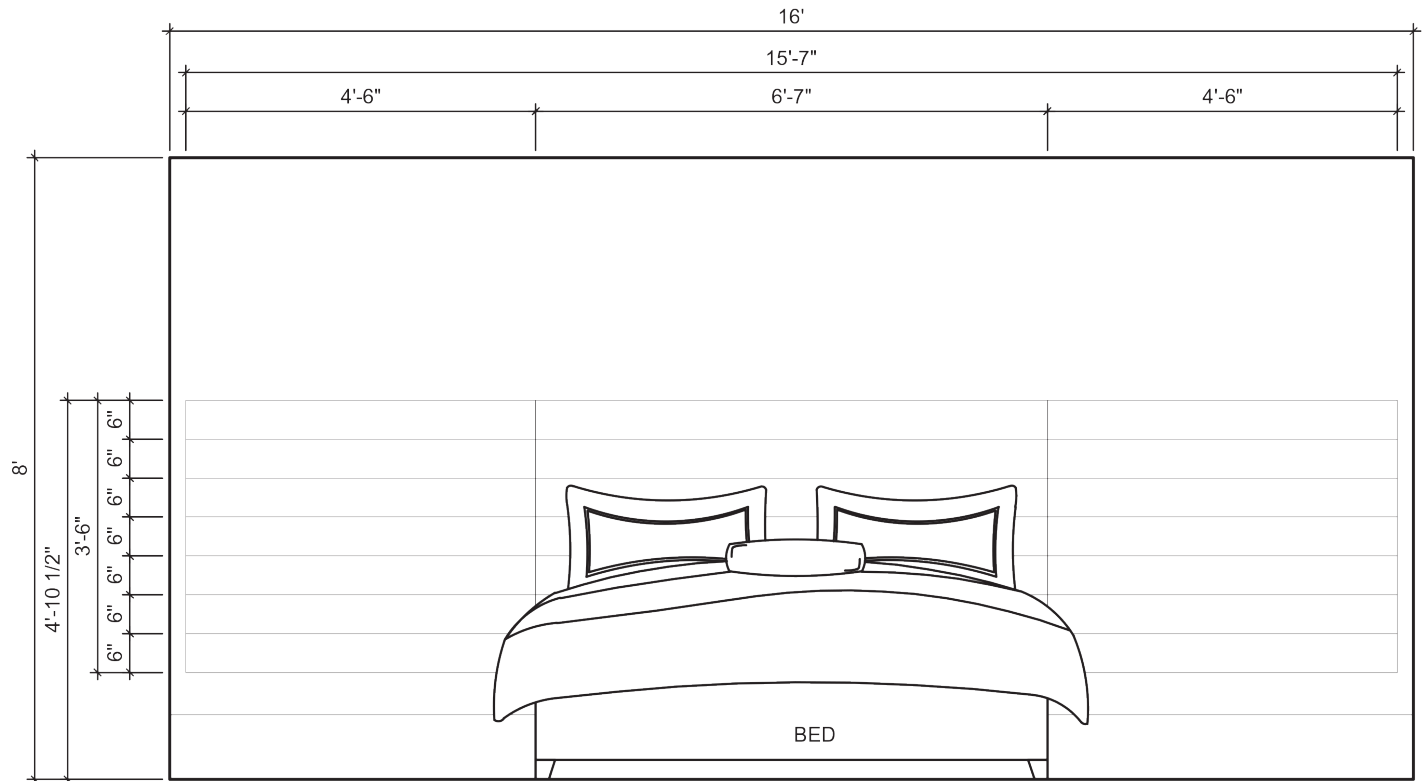

Specifications of Project Dimensions