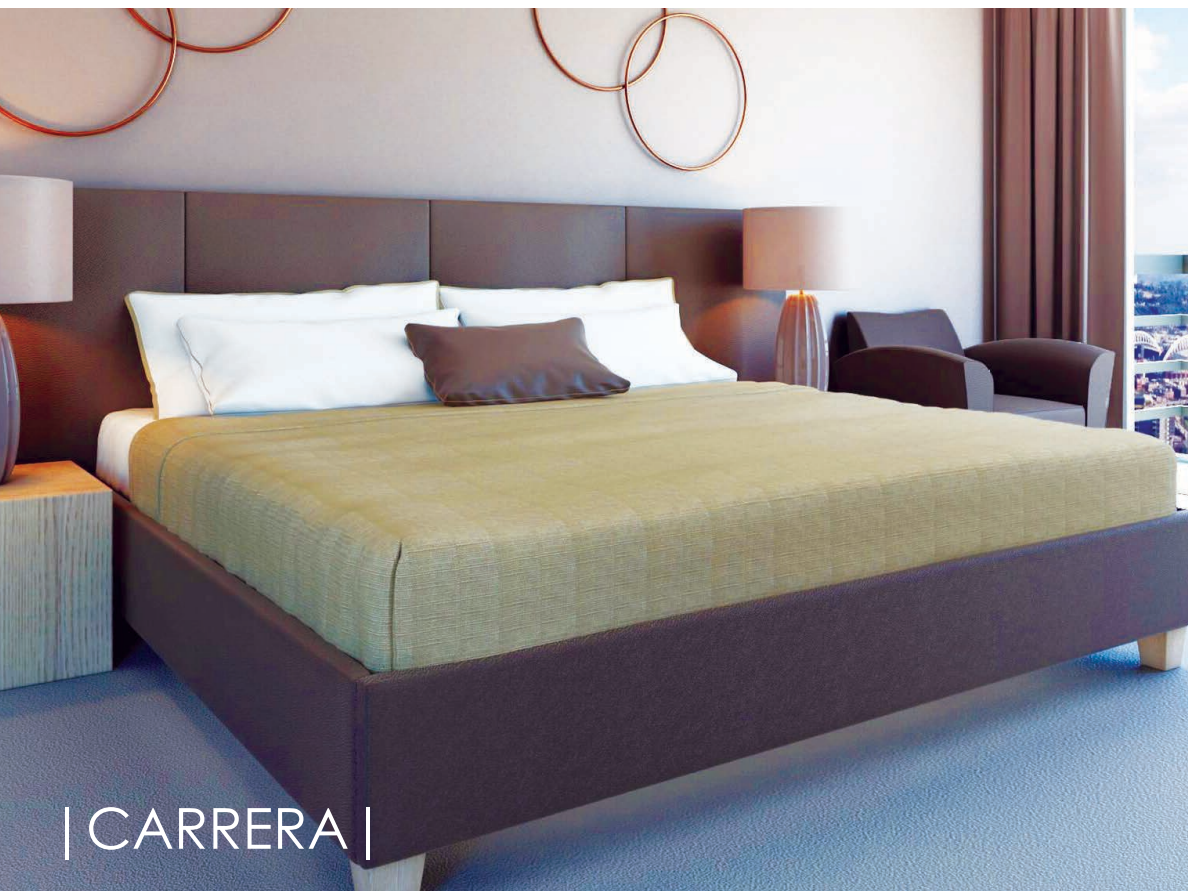

| MISHAN |

Queen  
80" High x 60" Wide  
Eastern King  
80" High x 79" Wide  
Custom  
Any Height & Any Width  
Upholstered Construction  
Wall Mounted

Any Blend Home Fabric or C.O.M.  
Headboard & Platform Bed Sold Separately

Queen  
54" High x 60" Wide

Eastern King  
54" High x 79" Wide

Custom  
Any Height & Any Width

Upholstered Construction  
Wall Mounted

| CARRERA |

Queen  
45" High x 60" Wide

Eastern King  
45" High x 79" Wide