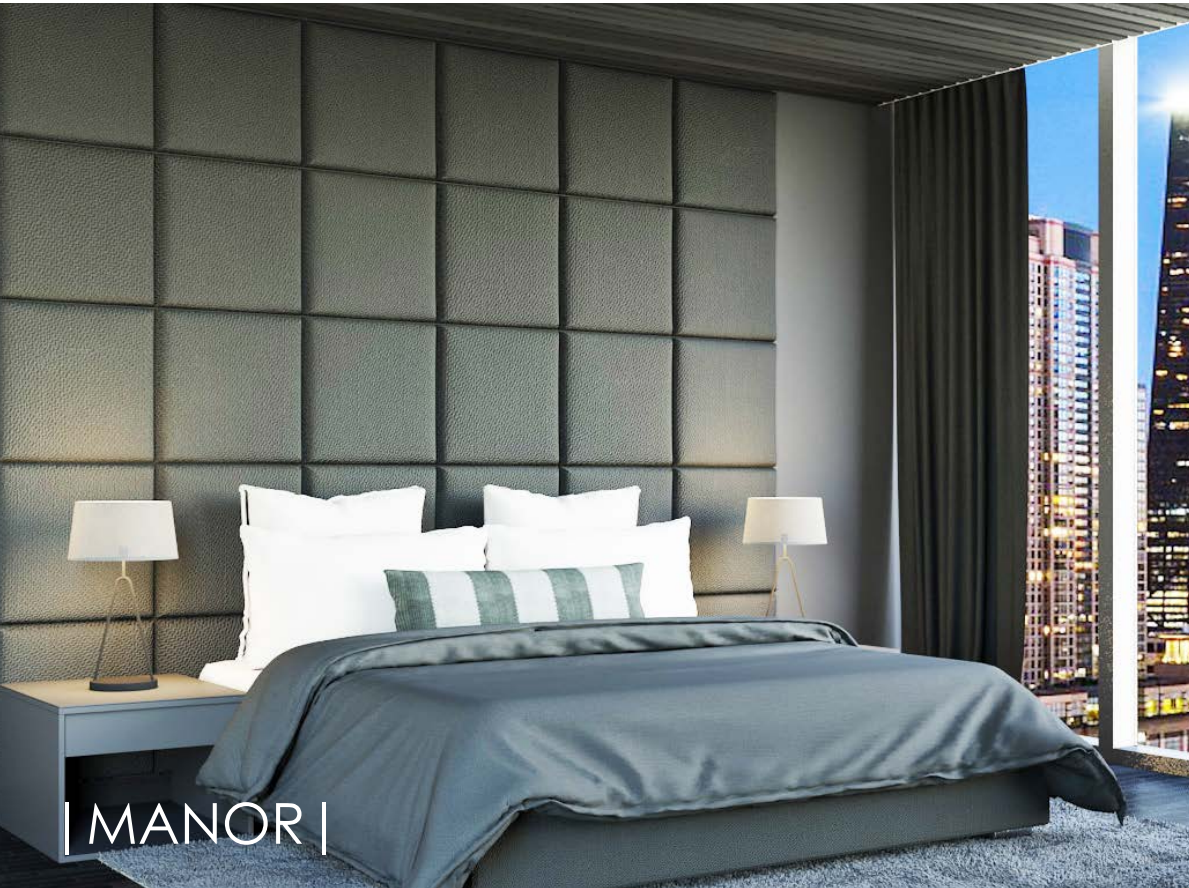

| PARK |

Queen  
60" High x 60" Wide  
Eastern King  
60" High x 77" Wide  
Custom  
Any Height & Any Width  
Upholstered Construction  
Wall Mounted

Any Blend Home Fabric or C.O.M.  
Headboard & Platform Bed Sold Separately

Made with Pride by Craftsmen in the USA

| WWW.BLENDDHOMEFURNISHINGS.COM | 800.590.8978

**BLEND  
HOME**  
FURNISHINGS

Queen  
60" High x 60" Wide

Eastern King  
60" High x 77" Wide

Custom  
Any Height & Any Width  
Upholstered Construction  
Wall Mounted

| PRIME |

Queen  
48" High x 60" Wide

Eastern King  
48" High x 77" Wide

Custom  
Any Height & Any Width  
Upholstered Construction  
Wall Mounted

| SOHO |

Any Blend Home Fabric or C.O.M.  
Headboard & Platform Bed Sold Separately

| MANOR |

Queen  
80" High x 120" Wide  
Eastern King  
80" High x 137" Wide  
Custom  
Any Height & Any Width  
Upholstered Construction  
Wall Mounted

Any Blend Home Fabric or C.O.M.  
Headboard & Platform Bed Sold Separately