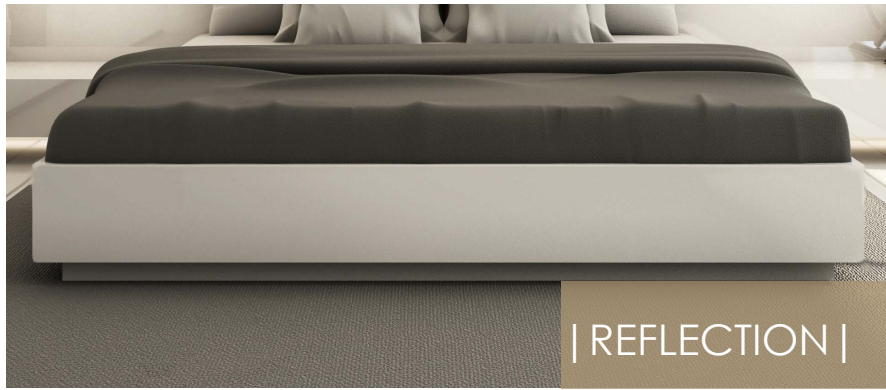

| REFLECTION |

Reflection
Overall Finished Height 15.5"
Side Rail Depth 1.5"
Wood Frame Base

Available Bed Constructions
With Box Spring Required
Without Box Spring Required