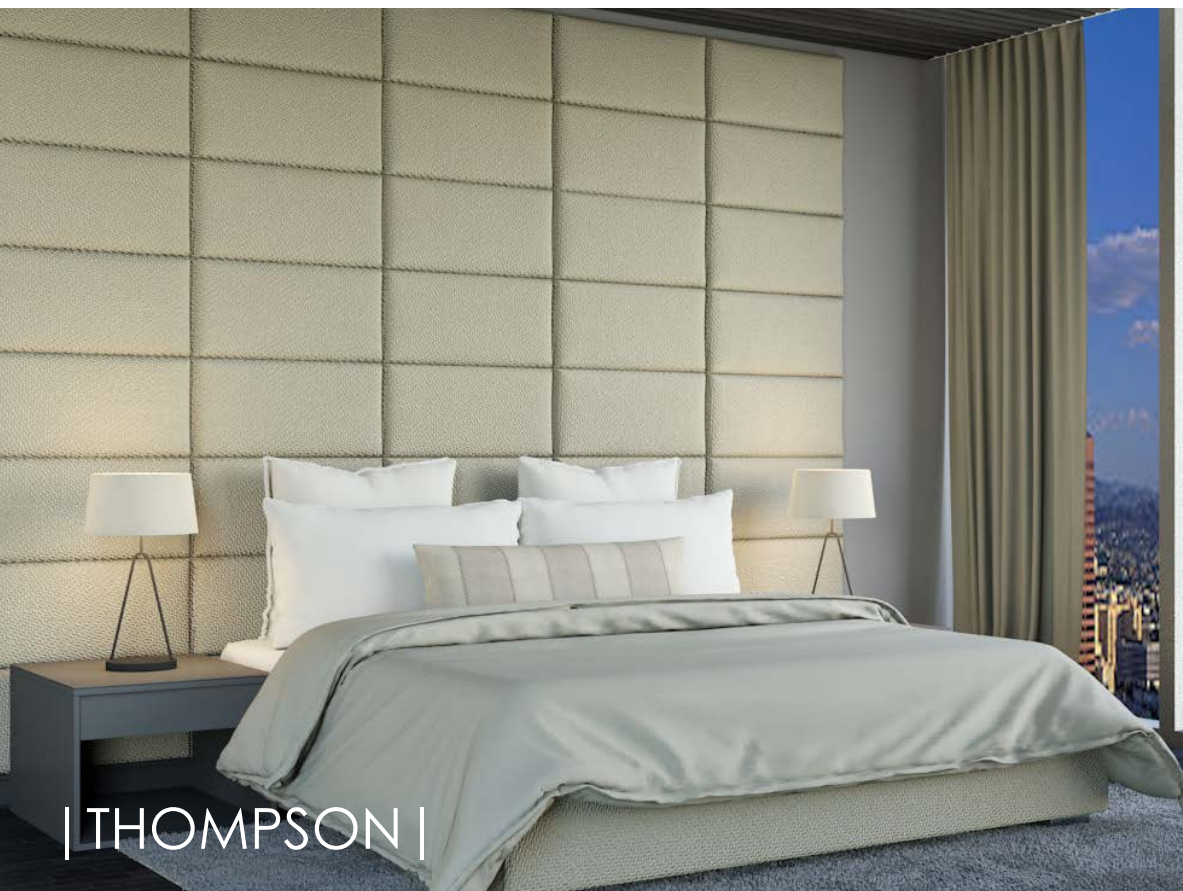

| THOMPSON |

Queen
80" High x 120" Wide
Eastern King
80" High x 137" Wide
Custom
Any Height & Any Width
Upholstered Construction
Wall Mounted

Any Blend Home Fabric or C.O.M.
Headboard & Platform Bed Sold Separately

Made with Pride by Craftsmen in the USA

| WWW.BLENDDHOMEFURNISHINGS.COM | 800.590.8978