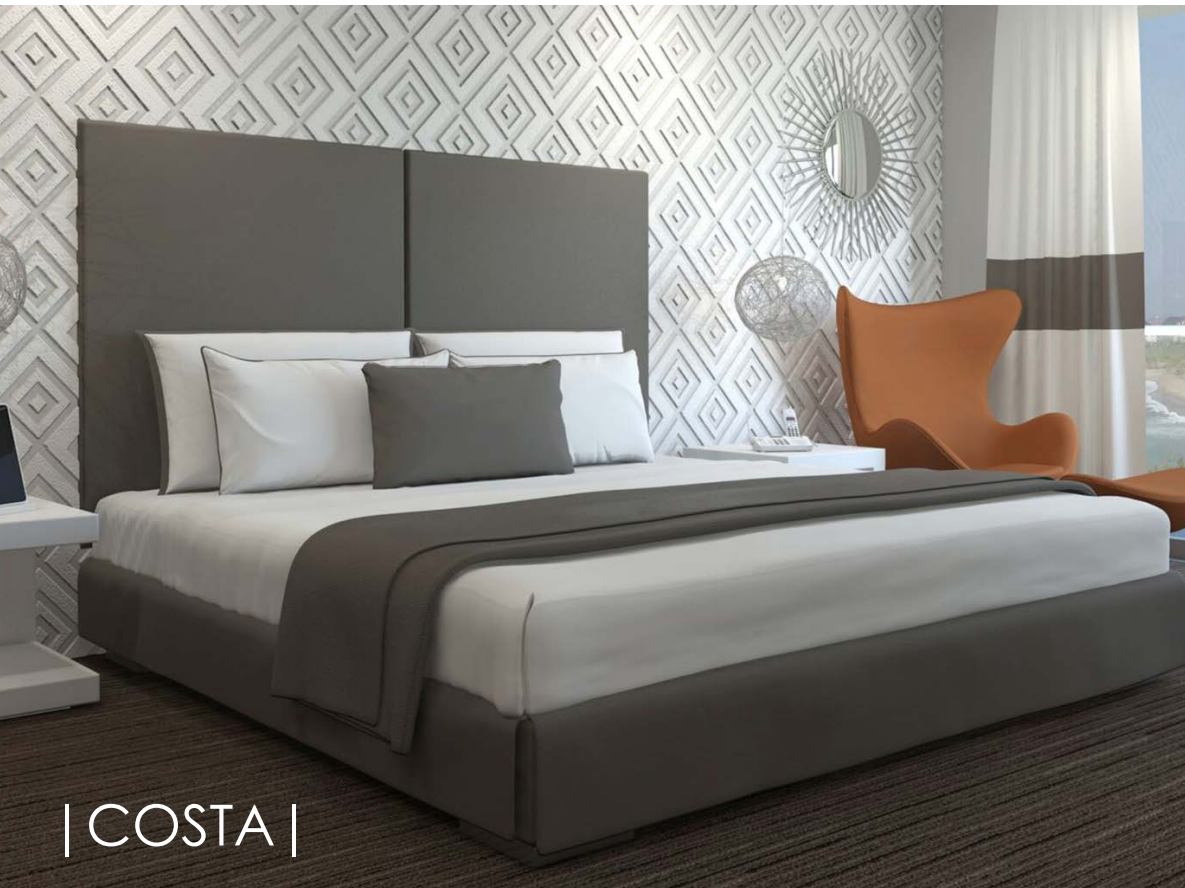

| COSTA |

Queen
30" High x 60" Wide
Eastern King
30" High x 77" Wide
Custom
Any Height & Any Width
Upholstered Construction
Wall Mounted