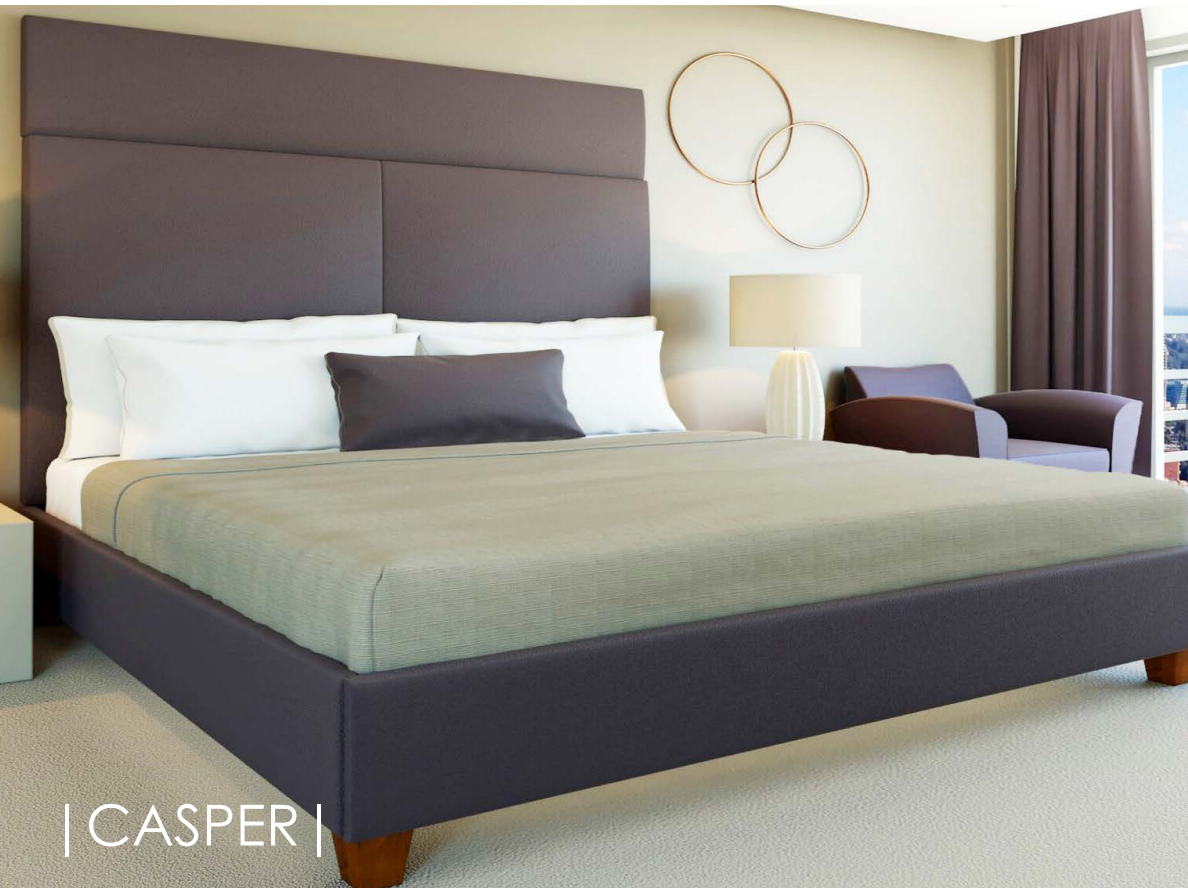

| CASPER |

Queen
54" High x 60" Wide

Eastern King
54" High x 79" Wide

Custom
Any Height & Any Width

Upholstered Construction
Wall Mounted