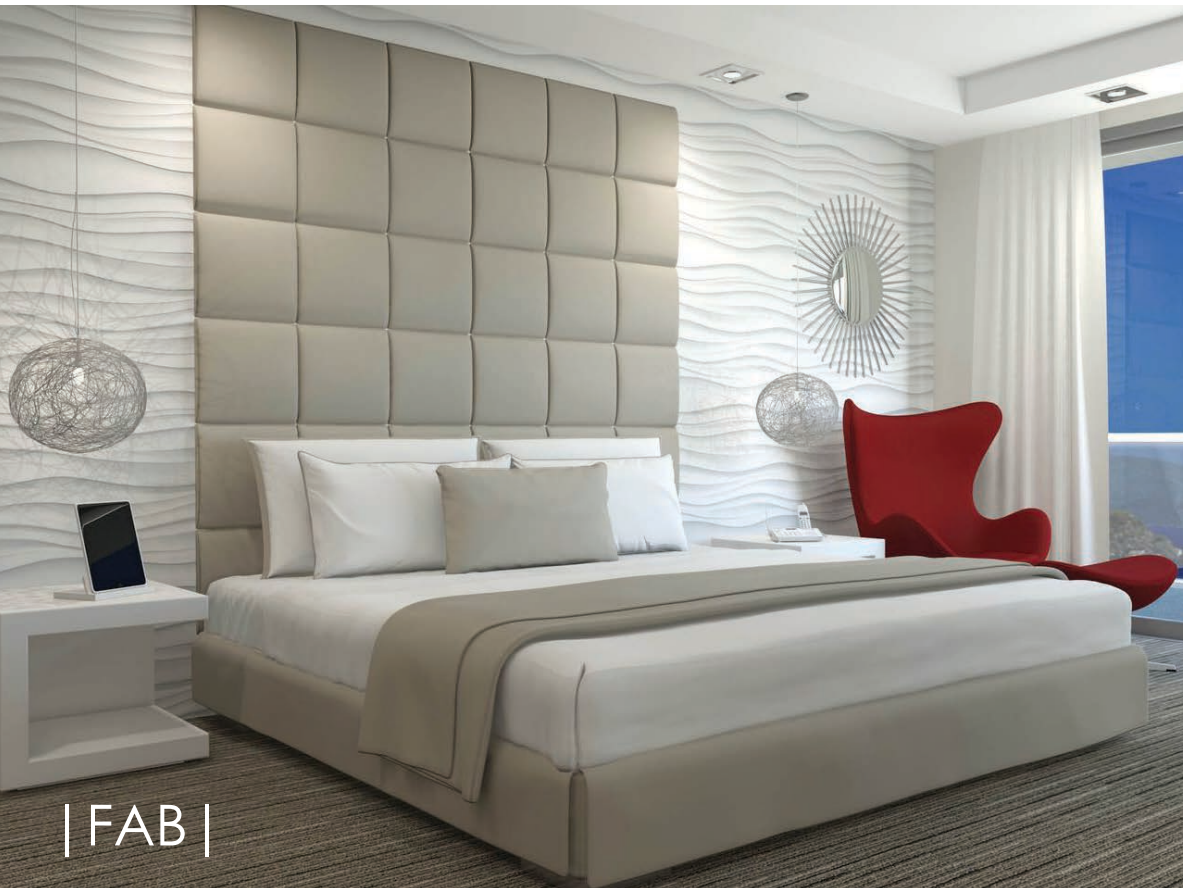

| FAB |

Queen
80" High x 60" Wide
Eastern King
80" High x 77" Wide
Custom
Any Height & Any Width
Upholstered Construction
Wall Mounted